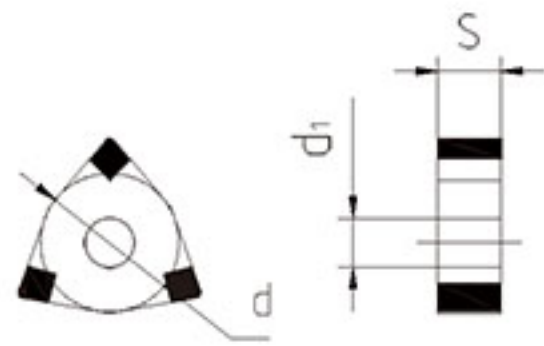

## CBN Tip and Four Edge

Model	Size			Material			
	d	S	d <sub>1</sub>	GT96S	GT90	GT70	GT50
VNGA160404XD05-4	9.525	4.76	3.81	●	●	●	●
VNGA160404XF05-4				●	●	●	●
VNGA160408XD05-4	9.525	4.76	3.81	●	●	●	●
VNGA160408XF05-4				●	●	●	●
VNGA160412XD05-4	9.525	4.76	3.81	●	●	●	●
VNGA160412XF05-4				●	●	●	●

## CBN Tip Six Edge

Model	Size			Material			
	d	S	d <sub>1</sub>	GT96S	GT90	GT70	GT50
WNGA080404VD05-6	12.7	4.76	5.16	●	●	●	●
WNGA080404VE05-6				●	●	●	●
WNGA080408VD05-6	12.7	4.76	5.16	●	●	●	●
WNGA080408VE05-6				●	●	●	●
WNGA080412VD05-6	12.7	4.76	5.16	●	●	●	●
WNGA080412VE05-6				●	●	●	●