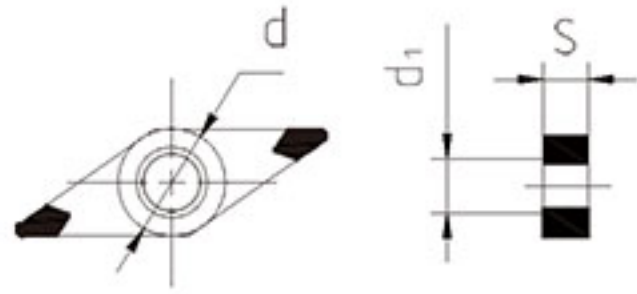

## CBN Tip and Four Edge

Model	Size			Material			
	d	S	d <sub>1</sub>	GT96S	GT90	GT70	GT50
VNGA160404XD05-4	9.525	4.76	3.81	●	●	●	●
VNGA160404XF05-4				●	●	●	●
VNGA160408XD05-4	9.525	4.76	3.81	●	●	●	●
VNGA160408XF05-4				●	●	●	●
VNGA160412XD05-4	9.525	4.76	3.81	●	●	●	●
VNGA160412XF05-4				●	●	●	●

## CBN Tip Six Edge

Model	Size			Material			
	d	S	d <sub>1</sub>	GT96S	GT90	GT70	GT50
WNGA080404VD05-6	12.7	4.76	5.16	●	●	●	●
WNGA080404VE05-6				●	●	●	●
WNGA080408VD05-6	12.7	4.76	5.16	●	●	●	●
WNGA080408VE05-6				●	●	●	●
WNGA080412VD05-6	12.7	4.76	5.16	●	●	●	●
WNGA080412VE05-6				●	●	●	●