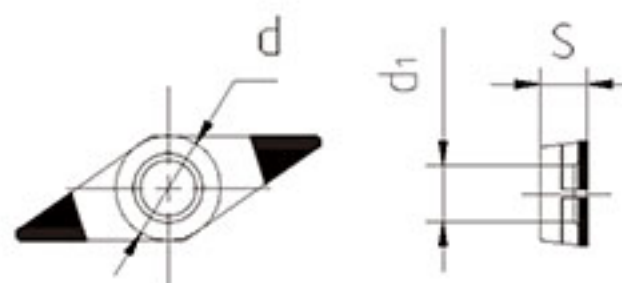

CBN Tip Single Edge

| Model | Size | | | Material | | | |
|------------------|------|------|----------------|----------|------|------|------|
| | d | S | d ₁ | GT96S | GT90 | GT70 | GT50 |
| TPGW090204VD05-1 | 5.56 | 2.38 | 2.5 | ● | ● | ● | ● |
| TPGW090204WD05-1 | | | | ● | ● | ● | ● |
| TPGW090208VD05-1 | 5.56 | 2.38 | 2.5 | ● | ● | ● | ● |
| TPGW090208WD05-1 | | | | ● | ● | ● | ● |
| TPGW110204VD05-1 | 6.35 | 2.38 | 2.8 | ● | ● | ● | ● |
| TPGW110204WD05-1 | | | | ● | ● | ● | ● |
| TPGW110208VD05-1 | 6.35 | 2.38 | 2.8 | ● | ● | ● | ● |
| TPGW110208WD05-1 | | | | ● | ● | ● | ● |

CBN Tip Double Edge

| Model | Size | | | Material | | | |
|------------------|-------|------|----------------|----------|------|------|------|
| | d | S | d ₁ | GT96S | GT90 | GT70 | GT50 |
| VBGW160404WE10-2 | 9.525 | 4.76 | 4.4 | ● | ● | ● | ● |
| VBGW160404WF10-2 | | | | ● | ● | ● | ● |
| VBGW160408WE10-2 | 9.525 | 4.76 | 4.4 | ● | ● | ● | ● |
| VBGW160408WF10-2 | | | | ● | ● | ● | ● |
| VBGW160412WE10-2 | 9.525 | 4.76 | 4.4 | ● | ● | ● | ● |
| VBGW160412WF10-2 | | | | ● | ● | ● | ● |

CBN Tip Double Edge

| Model | Size | | | Material | | | |
|------------------|-------|------|----------------|----------|------|------|------|
| | d | S | d _i | GT96S | GT90 | GT70 | GT50 |
| VCGW110302VD05-2 | 6.35 | 3.18 | 2.8 | ● | ● | ● | ● |
| VCGW110302WD05-2 | | | | ● | ● | ● | ● |
| VCGW110304VD05-2 | 6.35 | 3.18 | 2.8 | ● | ● | ● | ● |
| VCGW110304WD05-2 | | | | ● | ● | ● | ● |
| VCGW160404VD05-2 | 9.525 | 4.76 | 4.4 | ● | ● | ● | ● |
| VCGW160404WD05-2 | | | | ● | ● | ● | ● |
| VCGW160408VD05-2 | 9.525 | 4.76 | 4.4 | ● | ● | ● | ● |
| VCGW160408WD05-2 | | | | ● | ● | ● | ● |
| VCGW160412VD05-2 | 9.525 | 4.76 | 4.4 | ● | ● | ● | ● |
| VCGW160412WD05-2 | | | | ● | ● | ● | ● |