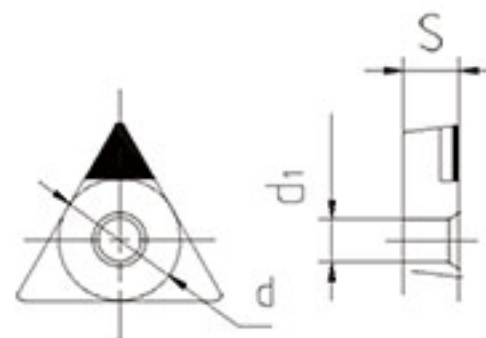

CBN Tip Single Edge

| Model | Size | | | Material | | | |
|------------------|------|------|----------------|----------|------|------|------|
| | d | S | d ₁ | GT96S | GT90 | GT70 | GT50 |
| TPGW090204VD05-1 | 5.56 | 2.38 | 2.5 | ● | ● | ● | ● |
| TPGW090204WD05-1 | | | | ● | ● | ● | ● |
| TPGW090208VD05-1 | 5.56 | 2.38 | 2.5 | ● | ● | ● | ● |
| TPGW090208WD05-1 | | | | ● | ● | ● | ● |
| TPGW110204VD05-1 | 6.35 | 2.38 | 2.8 | ● | ● | ● | ● |
| TPGW110204WD05-1 | | | | ● | ● | ● | ● |
| TPGW110208VD05-1 | 6.35 | 2.38 | 2.8 | ● | ● | ● | ● |
| TPGW110208WD05-1 | | | | ● | ● | ● | ● |

CBN Tip Double Edge

| Model | Size | | | Material | | | |
|------------------|-------|------|----------------|----------|------|------|------|
| | d | S | d ₁ | GT96S | GT90 | GT70 | GT50 |
| VBGW160404WE10-2 | 9.525 | 4.76 | 4.4 | ● | ● | ● | ● |
| VBGW160404WF10-2 | | | | ● | ● | ● | ● |
| VBGW160408WE10-2 | 9.525 | 4.76 | 4.4 | ● | ● | ● | ● |
| VBGW160408WF10-2 | | | | ● | ● | ● | ● |
| VBGW160412WE10-2 | 9.525 | 4.76 | 4.4 | ● | ● | ● | ● |
| VBGW160412WF10-2 | | | | ● | ● | ● | ● |

CBN Tip Double Edge

| Model | Size | | | Material | | | |
|------------------|-------|------|----------------|----------|------|------|------|
| | d | S | d _i | GT96S | GT90 | GT70 | GT50 |
| VCGW110302VD05-2 | 6.35 | 3.18 | 2.8 | ● | ● | ● | ● |
| VCGW110302WD05-2 | | | | ● | ● | ● | ● |
| VCGW110304VD05-2 | 6.35 | 3.18 | 2.8 | ● | ● | ● | ● |
| VCGW110304WD05-2 | | | | ● | ● | ● | ● |
| VCGW160404VD05-2 | 9.525 | 4.76 | 4.4 | ● | ● | ● | ● |
| VCGW160404WD05-2 | | | | ● | ● | ● | ● |
| VCGW160408VD05-2 | 9.525 | 4.76 | 4.4 | ● | ● | ● | ● |
| VCGW160408WD05-2 | | | | ● | ● | ● | ● |
| VCGW160412VD05-2 | 9.525 | 4.76 | 4.4 | ● | ● | ● | ● |
| VCGW160412WD05-2 | | | | ● | ● | ● | ● |