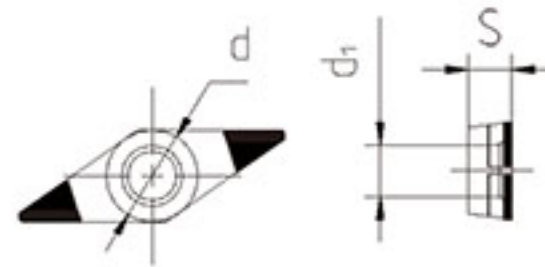

CBN Tip Single Edge

| Model | Size | | | Material | | | |
|------------------|------|------|----------------|----------|------|------|------|
| | d | S | d ₁ | GT96S | GT90 | GT70 | GT50 |
| TPGW090204VD05-1 | 5.56 | 2.38 | 2.5 | ● | ● | ● | ● |
| TPGW090204WD05-1 | | | | ● | ● | ● | ● |
| TPGW090208VD05-1 | 5.56 | 2.38 | 2.5 | ● | ● | ● | ● |
| TPGW090208WD05-1 | | | | ● | ● | ● | ● |
| TPGW110204VD05-1 | 6.35 | 2.38 | 2.8 | ● | ● | ● | ● |
| TPGW110204WD05-1 | | | | ● | ● | ● | ● |
| TPGW110208VD05-1 | 6.35 | 2.38 | 2.8 | ● | ● | ● | ● |
| TPGW110208WD05-1 | | | | ● | ● | ● | ● |

CBN Tip Double Edge

| Model | Size | | | Material | | | |
|------------------|-------|------|----------------|----------|------|------|------|
| | d | S | d ₁ | GT96S | GT90 | GT70 | GT50 |
| VBGW160404WE10-2 | 9.525 | 4.76 | 4.4 | ● | ● | ● | ● |
| VBGW160404WF10-2 | | | | ● | ● | ● | ● |
| VBGW160408WE10-2 | 9.525 | 4.76 | 4.4 | ● | ● | ● | ● |
| VBGW160408WF10-2 | | | | ● | ● | ● | ● |
| VBGW160412WE10-2 | 9.525 | 4.76 | 4.4 | ● | ● | ● | ● |
| VBGW160412WF10-2 | | | | ● | ● | ● | ● |

CBN Tip Double Edge

| Model | Size | | | Material | | | |
|------------------|-------|------|----------------|----------|------|------|------|
| | d | S | d _i | GT96S | GT90 | GT70 | GT50 |
| VCGW110302VD05-2 | 6.35 | 3.18 | 2.8 | ● | ● | ● | ● |
| VCGW110302WD05-2 | | | | ● | ● | ● | ● |
| VCGW110304VD05-2 | 6.35 | 3.18 | 2.8 | ● | ● | ● | ● |
| VCGW110304WD05-2 | | | | ● | ● | ● | ● |
| VCGW160404VD05-2 | 9.525 | 4.76 | 4.4 | ● | ● | ● | ● |
| VCGW160404WD05-2 | | | | ● | ● | ● | ● |
| VCGW160408VD05-2 | 9.525 | 4.76 | 4.4 | ● | ● | ● | ● |
| VCGW160408WD05-2 | | | | ● | ● | ● | ● |
| VCGW160412VD05-2 | 9.525 | 4.76 | 4.4 | ● | ● | ● | ● |
| VCGW160412WD05-2 | | | | ● | ● | ● | ● |