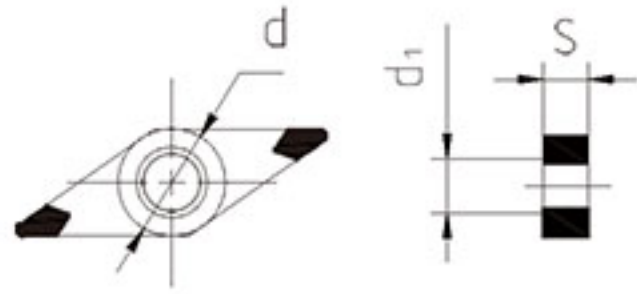

CBN Tip and Four Edge

Model	Size			Material			
	d	S	d₁	GT96S	GT90	GT70	GT50
VNGA160404XD05-4	9.525	4.76	3.81	●	●	●	●
VNGA160404XF05-4				●	●	●	●
VNGA160408XD05-4	9.525	4.76	3.81	●	●	●	●
VNGA160408XF05-4				●	●	●	●
VNGA160412XD05-4	9.525	4.76	3.81	●	●	●	●
VNGA160412XF05-4				●	●	●	●