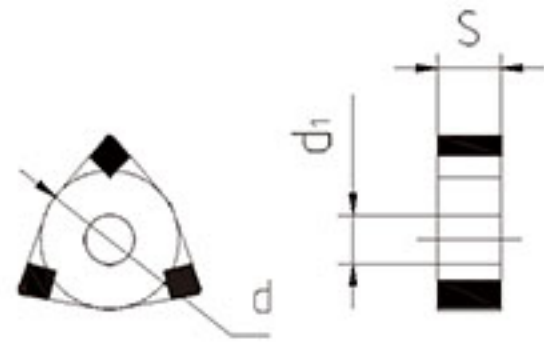

CBN Tip Double Edge

| Model | Size | | | Material | | | |
|------------------|-------|------|----------------|----------|------|------|------|
| | d | S | d ₁ | GT96S | GT90 | GT70 | GT50 |
| VBGW160404WE10-2 | 9.525 | 4.76 | 4.4 | ● | ● | ● | ● |
| VBGW160404WF10-2 | | | | ● | ● | ● | ● |
| VBGW160408WE10-2 | 9.525 | 4.76 | 4.4 | ● | ● | ● | ● |
| VBGW160408WF10-2 | | | | ● | ● | ● | ● |
| VBGW160412WE10-2 | 9.525 | 4.76 | 4.4 | ● | ● | ● | ● |
| VBGW160412WF10-2 | | | | ● | ● | ● | ● |

CBN Tip Double Edge

| Model | Size | | | Material | | | |
|------------------|-------|------|----------------|----------|------|------|------|
| | d | S | d _i | GT96S | GT90 | GT70 | GT50 |
| VCGW110302VD05-2 | 6.35 | 3.18 | 2.8 | ● | ● | ● | ● |
| VCGW110302WD05-2 | | | | ● | ● | ● | ● |
| VCGW110304VD05-2 | 6.35 | 3.18 | 2.8 | ● | ● | ● | ● |
| VCGW110304WD05-2 | | | | ● | ● | ● | ● |
| VCGW160404VD05-2 | 9.525 | 4.76 | 4.4 | ● | ● | ● | ● |
| VCGW160404WD05-2 | | | | ● | ● | ● | ● |
| VCGW160408VD05-2 | 9.525 | 4.76 | 4.4 | ● | ● | ● | ● |
| VCGW160408WD05-2 | | | | ● | ● | ● | ● |
| VCGW160412VD05-2 | 9.525 | 4.76 | 4.4 | ● | ● | ● | ● |
| VCGW160412WD05-2 | | | | ● | ● | ● | ● |

CBN Tip Six Edge

| Model | Size | | | Material | | | |
|------------------|------|------|----------------|----------|------|------|------|
| | d | S | d ₁ | GT96S | GT90 | GT70 | GT50 |
| WNGA080404VD05-6 | 12.7 | 4.76 | 5.16 | ● | ● | ● | ● |
| WNGA080404VE05-6 | | | | ● | ● | ● | ● |
| WNGA080408VD05-6 | 12.7 | 4.76 | 5.16 | ● | ● | ● | ● |
| WNGA080408VE05-6 | | | | ● | ● | ● | ● |
| WNGA080412VD05-6 | 12.7 | 4.76 | 5.16 | ● | ● | ● | ● |
| WNGA080412VE05-6 | | | | ● | ● | ● | ● |